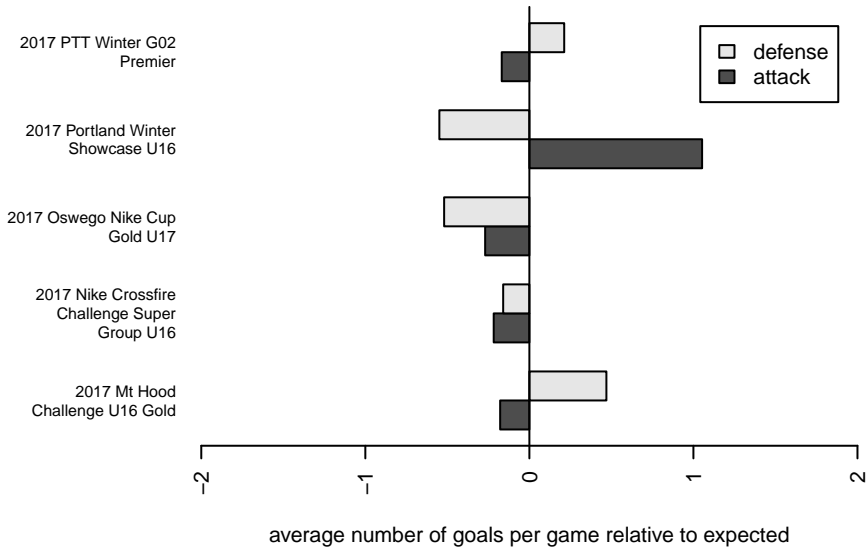

Performance relative to 13 month average