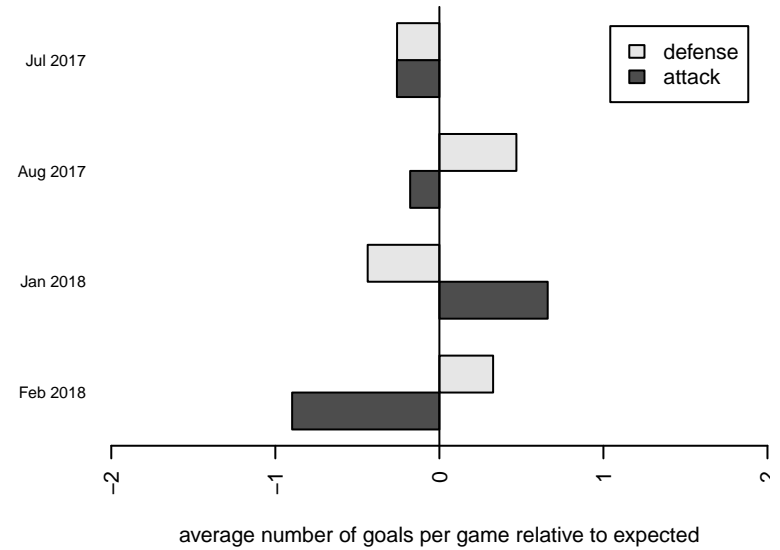

Performance relative to 13 month average