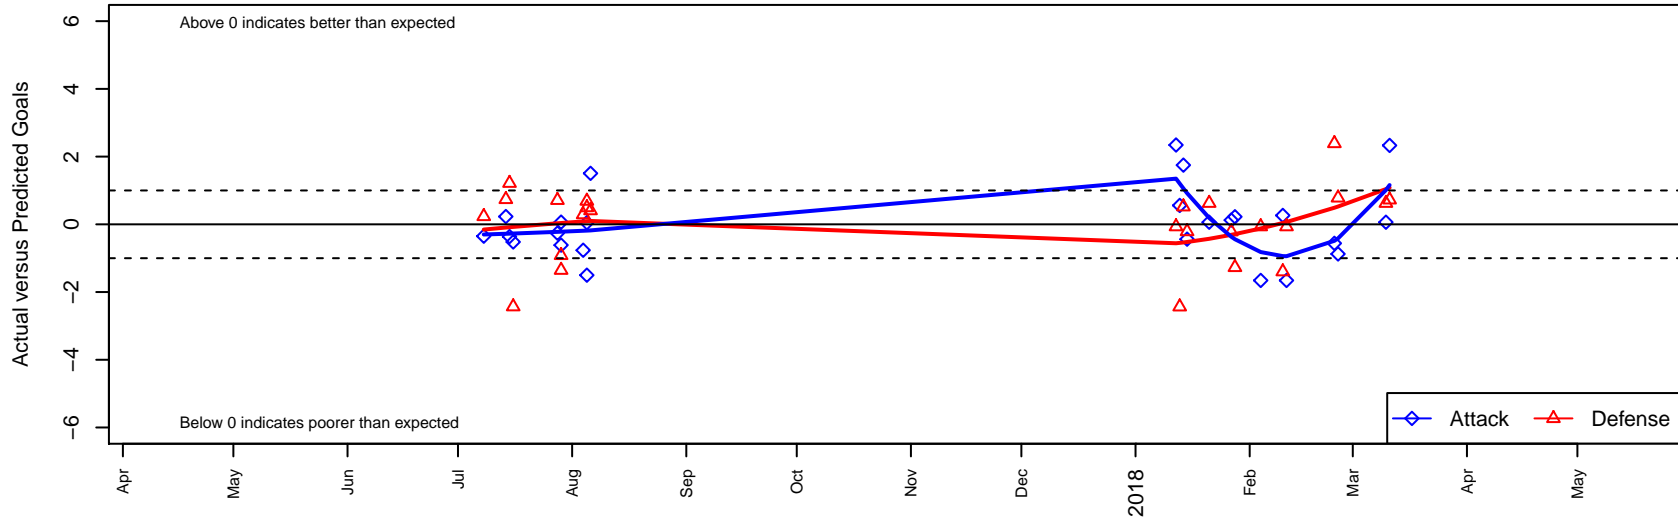

# FC Portland Navy G02

FC Portland  
 Portland, OR  
 G02 total strength=1531  
 attack=13.59 defense=11.66  
 spr league = PTT Win G02 Premier

alt names used:  
 FC PORTLAND 02 NAVY  
 FC PORTLAND 02 NAVY (OR)  
 FC Portland FCPA Girls  
 FC Portland 02 Navy  
 FC Portland 02G Navy

Venues played:  
 2017 PCU Summer Classic U15-U16 Gold  
 2017 Nike Crossfire Challenge Super Group U'  
 2017 Oswego Nike Cup Gold U17  
 2017 Mt Hood Challenge U16 Gold  
 2017 Portland Winter Showcase U16  
 2017 PTT Winter G02 Premier

**FC Portland Navy G02**  
 Dots are actual minus expected GF (blue circles) and GA (red triangles).  
 Blue line is smoothed change in attack strength. Red is smoothed change in defense strength.

**attack and defense variance (black dot)  
relative to other teams  
and top 10 in region**