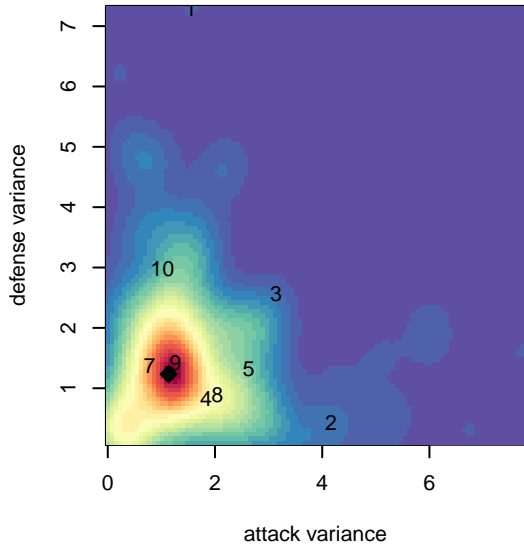

# FC Portland Navy G02

FC Portland  
 Portland, OR  
 G02 total strength=1531  
 attack=13.59 defense=11.66  
 spr league = PTT Win G02 Premier

alt names used:  
 FC PORTLAND 02 NAVY  
 FC PORTLAND 02 NAVY (OR)  
 FC Portland FCPA Girls  
 FC Portland 02 Navy  
 FC Portland 02G Navy

**FC Portland Navy G02**  
 Dots are actual minus expected GF (blue circles) and GA (red triangles).  
 Blue line is smoothed change in attack strength. Red is smoothed change in defense strength.

**attack and defense variance (black dot)  
relative to other teams  
and top 10 in region**