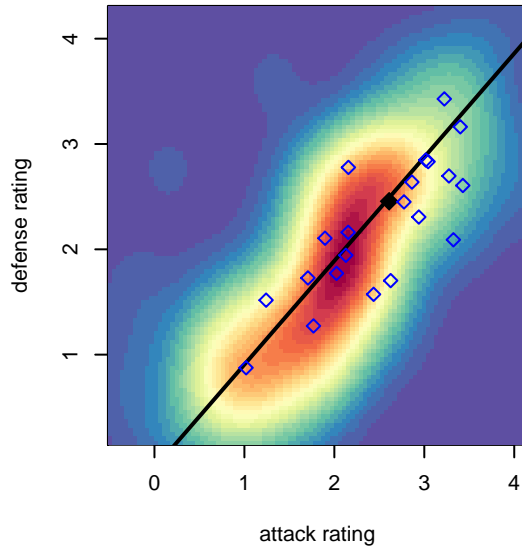

**attack and defense rating
relative to others at age
and all opponents in last 13 months**